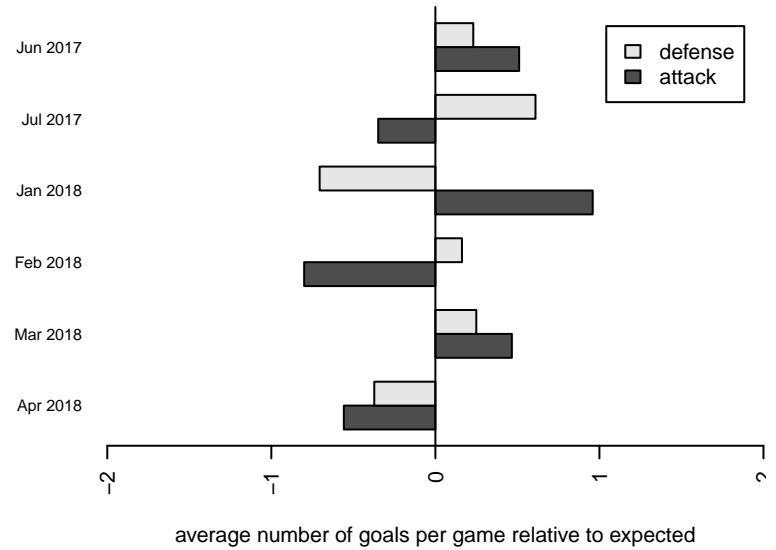

Performance relative to 13 month average