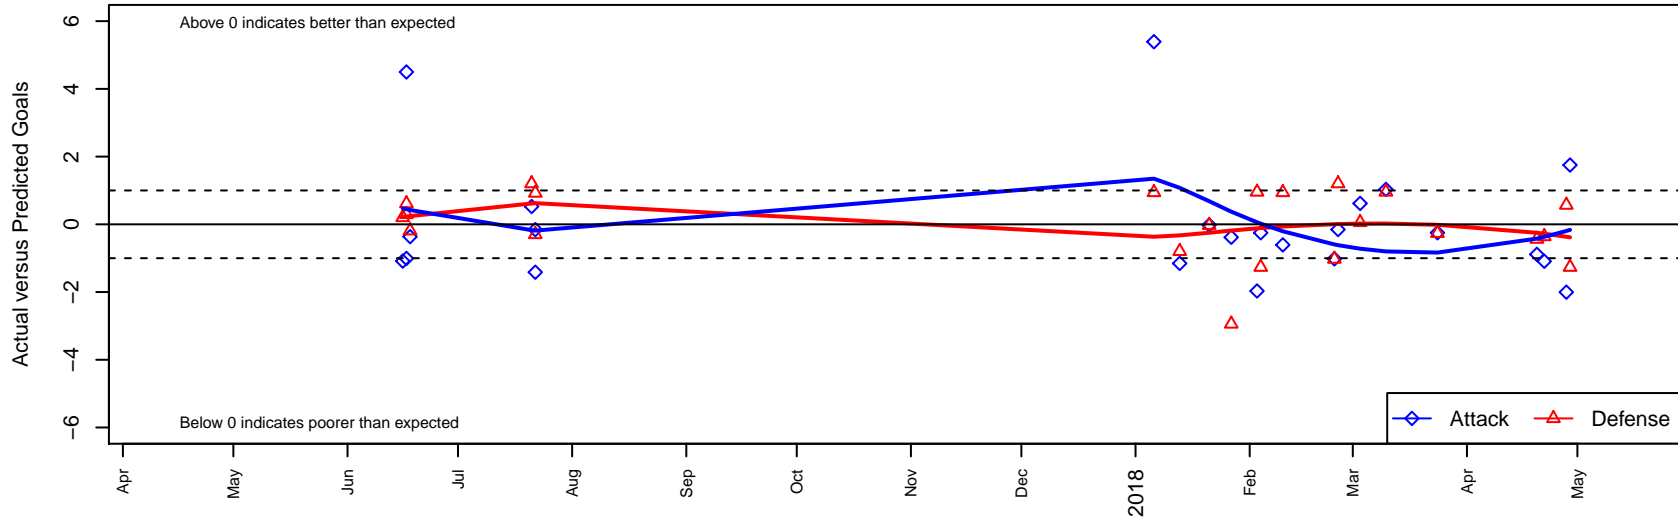

# MIFC Thunder G02

Mercer Island FC  
 Mercer Island, WA  
 G02 total strength=1243  
 attack=5.97 defense=3.6  
 fall league = NPSL Div 1 (02) U16  
 notes= Cleator-Sandwith 2014-5

alt names used:  
 MIFC 02 Thunder  
 MIFC 02 Thunder  
 MIFC G02 Thunder  
 MIFC GU16 Thunder – Sandwith

Venues played:  
 2017 Starfire Spring Classic GU16  
 2017 Sounders FC Cup GU16 Silver  
 2017 NPSL Division 1 (02) U16  
 2017 WYS Presidents Cup G02 Division 2

**MIFC Thunder G02**  
 Dots are actual minus expected GF (blue circles) and GA (red triangles).  
 Blue line is smoothed change in attack strength. Red is smoothed change in defense strength.

**attack and defense variance (black dot)  
relative to other teams  
and top 10 in region**

**attack and defense rating  
relative to others at age  
and all opponents in last 13 months**

**Performance relative to 13 month average**