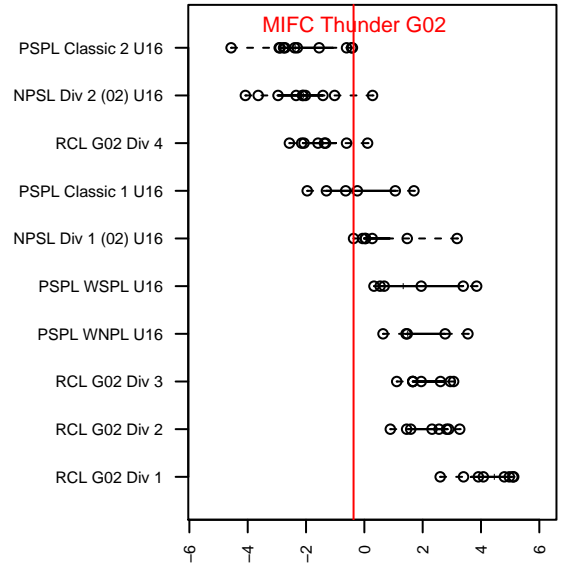

# MIFC Thunder G02

Mercer Island FC  
 Mercer Island, WA  
 G02 total strength=1243  
 attack=5.97 defense=3.6  
 fall league = NPSL Div 1 (02) U16  
 notes= Cleator-Sandwith 2014-5

alt names used:  
 MIFC 02 Thunder  
 MIFC 02 Thunder  
 MIFC G02 Thunder  
 MIFC GU16 Thunder – Sandwith

Venues played:  
 2017 Starfire Spring Classic GU16  
 2017 Sounders FC Cup GU16 Silver  
 2017 NPSL Division 1 (02) U16  
 2017 WYS Presidents Cup G02 Division 2

**MIFC Thunder G02**  
 Dots are actual minus expected GF (blue circles) and GA (red triangles).  
 Blue line is smoothed change in attack strength. Red is smoothed change in defense strength.

**attack and defense variance (black dot)  
relative to other teams  
and top 10 in region**

**attack and defense rating  
relative to others at age  
and all opponents in last 13 months**

**Performance relative to 13 month average**