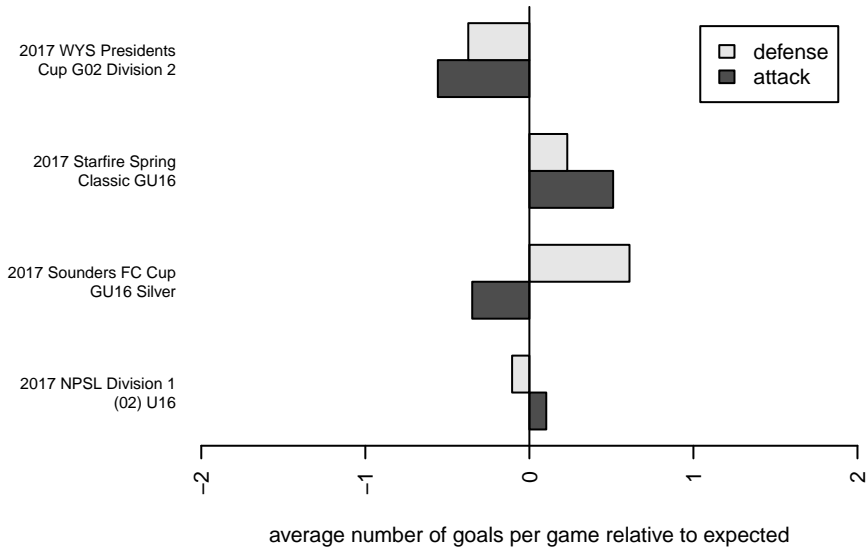

# MIFC Thunder G02

Mercer Island FC  
 Mercer Island, WA  
 G02 total strength=1243  
 attack=5.97 defense=3.6  
 fall league = NPSL Div 1 (02) U16  
 notes= Cleator-Sandwith 2014-5

alt names used:  
 MIFC 02 Thunder  
 MIFC 02 Thunder  
 MIFC G02 Thunder  
 MIFC GU16 Thunder – Sandwith

Venues played:  
 2017 Starfire Spring Classic GU16  
 2017 Sounders FC Cup GU16 Silver  
 2017 NPSL Division 1 (02) U16  
 2017 WYS Presidents Cup G02 Division 2

**MIFC Thunder G02**  
 Dots are actual minus expected GF (blue circles) and GA (red triangles).  
 Blue line is smoothed change in attack strength. Red is smoothed change in defense strength.

**attack and defense variance (black dot)  
relative to other teams  
and top 10 in region**

**attack and defense rating  
relative to others at age  
and all opponents in last 13 months**

**Performance relative to 13 month average**